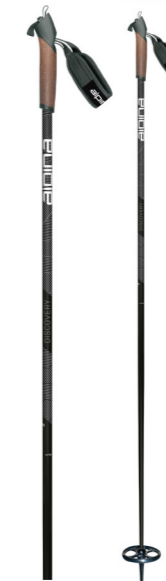

NEW
DISCOVERY BLACK

PA3242
color
Black
length
120-165cm
tube
ALU 5083
Ø
16mm
basket
BC
tip
steel
grip
cork
glove
comfort