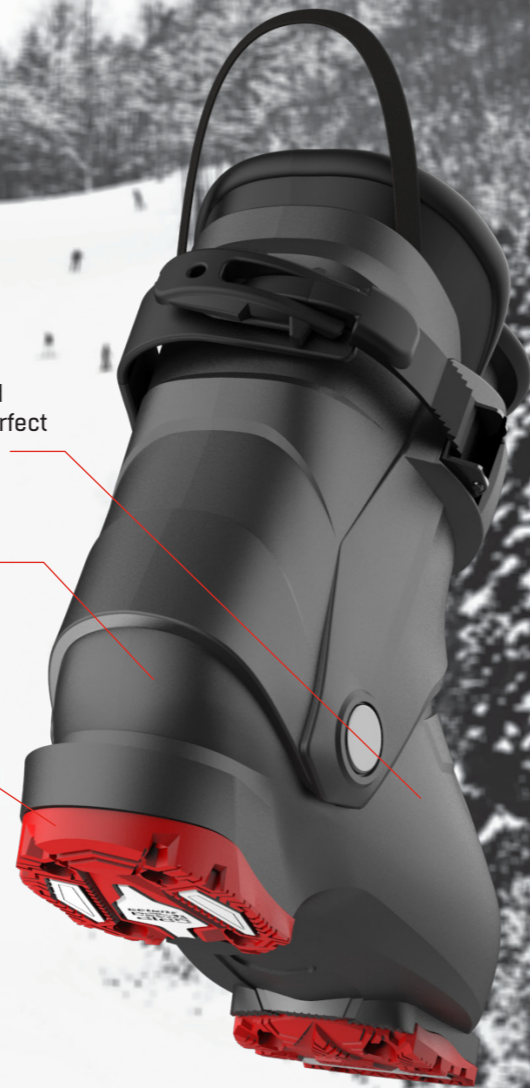

EON
fun and easy

Anatomically shaped shell ensures the perfect position of the foot.

Lightweight construction provides superb comfort all day long.

GRIP WALK

Designed with superior materials and a pronounced profile, this ergonomic sole provides excellent grip even on slippery surfaces and makes walking in ski boots easier and more natural.

BUCKLE UP IN NO TIME

Our easy-to-use buckle system is kid-friendly, extremely reliable and guarantees a perfect fit.