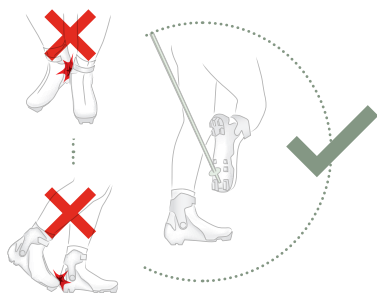

WHEN NOT ON THE TRAIL, ALWAYS USE OVERSHOES

Always use the boots together with the overshoes when not skiing.

- Direct contact with concrete, asphalt, ice, sand, rock, stairs and any sharp objects can damage, even break the carbon outsole.

DO NOT BEND OR TWIST THE BOOT BY HAND

Never bend or twist the boots by hand.

- Extreme bending or twisting of an empty boot (as shown in the figure) can result in damage, even breakage of the carbon elements.
- Always put the boot on to get a feel for its remarkable flex characteristics.

DO NOT KNOCK THE BOOTS TOGETHER

Before stepping into the ski binding, clean the carbon sole carefully, by hand.

- Similarly, clean the snow and dirt from the sole cleats by hand or with a ski pole.
- Do not tap or knock the boots against each other or any other hard or sharp surfaces.