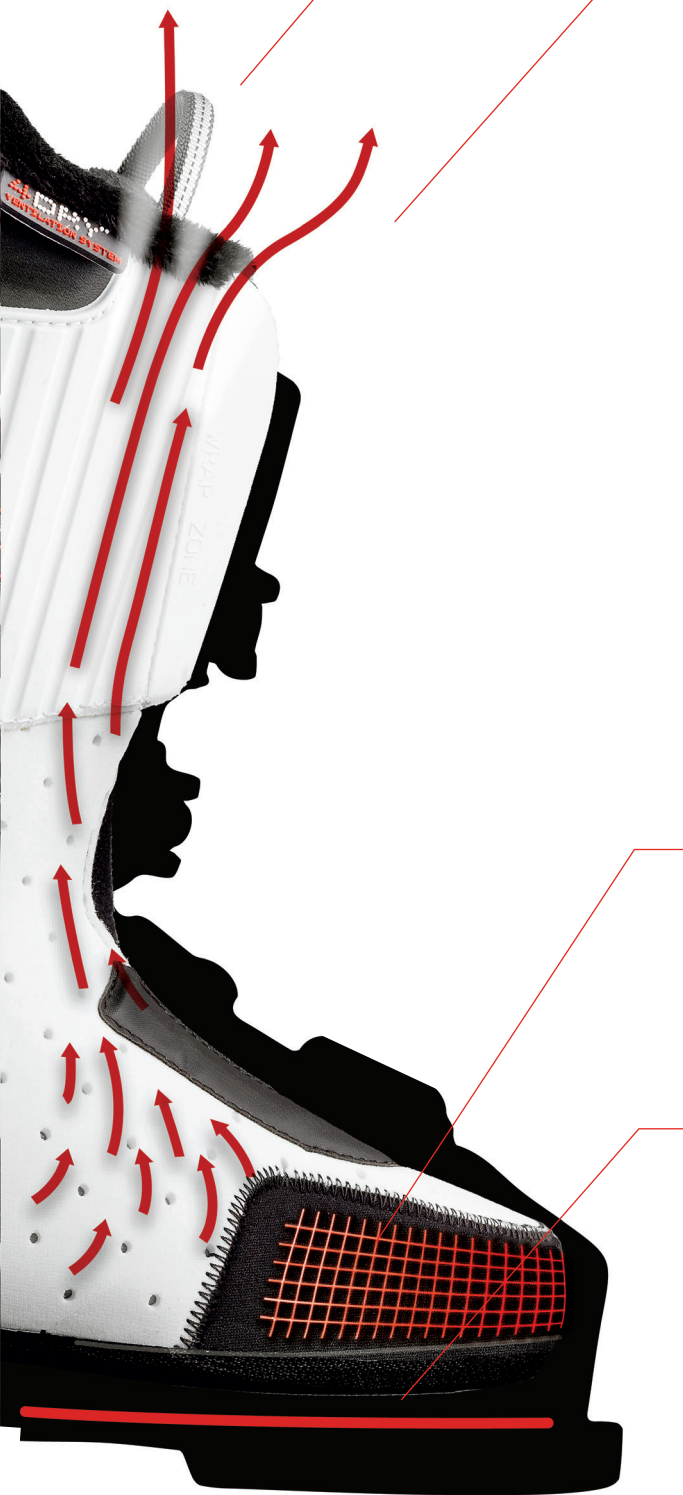

SKI/HIKE

Switching between ski- and walk-modes has never been simpler or easier – just insert the end of a ski pole, switch, and go.

Xframe

A rigid, lightweight structural frame connects the four main stress points and is reinforced on the most demanding axes, ensuring maximum strength and rigidity while reducing weight.

GRIP WALK

Designed with superior materials and a pronounced profile, the ergonomic sole holds a perfect grip on any slippery surface.

Easy entry system

Both the specially designed construction of the instep and the innovative Easy Entry system make boots simple to get on/off quickly and easily.