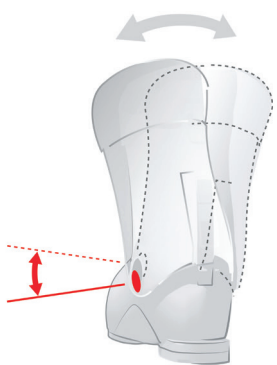

Canting

The best skiers demand the perfect stance. Adjustable canting allows for the lateral alignment of the boot to be adapted to individual preferences, which enables the skier to develop perfect technique.