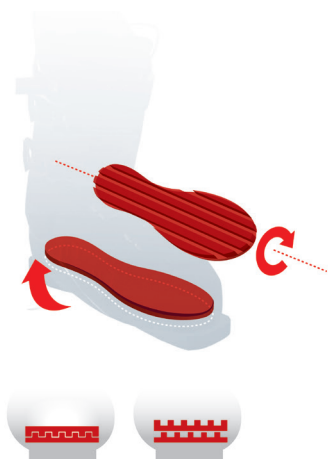

Alpina's unique fully-integrated InTemp heating system keeps your feet comfortably warm at all times, but never overheated.

By swapping the specially designed Volume Control Plate between the left and the right boots you can adjust the boot volume for optimum fit.