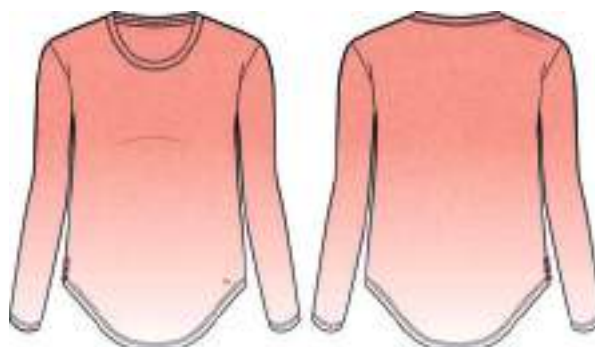

LTSR584328PB 328 000 846