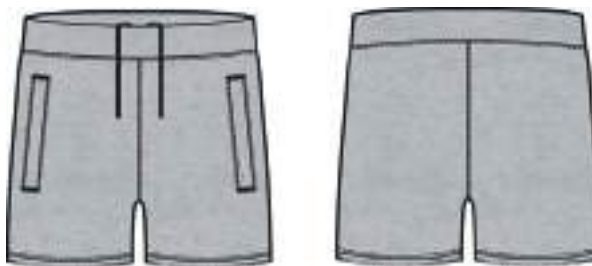

KARLA / LPAR390

DÁMSKÉ ŠORTKY / WOMEN'S SHORTS

Materiál / Material: 100% Bavlna / Cotton

materiál vyplétaný, strukturovaný | **střih** polopřiléhavý | **pas** se stahováním šňůrkou | **kapsy** celkem 2, přední | **nášivka** na předním dílu

material knitted, textured | **cut** regular fit | **waist** with draw cord | **pockets** total 2, front | **patch** on the front

Velikost / Sizes: XS | S | M | L | XL | XXL

LPAR390768 **768**

LPAR390779 **779**

KAELA 2 / LPAR314

DÁMSKÉ ŠORTKY / WOMEN'S SHORTS

Materiál / Material: 100% Polyester

materiál celopotišťený | **střih** polopřiléhavý | **pas** našasený do gummy, se stahováním šňůrkou | **kapsy** celkem 2, přední | **výšivka** na přední kapse

material full-printed | **cut** regular fit | **waist** gathered with an elastic band, with draw cord | **pockets** total 2, front | **embroidery** on the front pocket

Velikost / Sizes: XS | S | M | L | XL | XXL