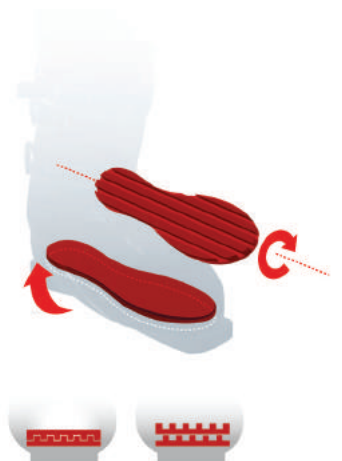

SKI/HIKE

Switching between ski- and walk-modes has never been simpler or easier – just insert the end of a ski pole, switch, and go.

Xframe

A rigid, lightweight structural frame connects the four main stress points and is reinforced on the most demanding axes, ensuring maximum strength and rigidity while reducing weight.

Easy entry system

Both the specially designed construction of the instep and the innovative Easy Entry system make boots simple to get on/off quickly and easily.

4DRY

4DRY liners provide breathability, drainage, ventilation and water resistance, keeping the foot warm, dry and comfortable.

Custom Fit

Alpina liners boast a number of key features that ensure a perfect balance between performance and comfort. Thermoformable foam ensures optimal fit in the sensitive ankle area, while the specially-designed foreliner adapts to the many variations in foot profiles.

Alpina's unique fully-integrated InTemp heating system keeps your feet comfortably warm at all times, but never overheated.

By swapping the specially designed Volume Control Plate between the left and the right boots you can adjust the boot volume for optimum fit.