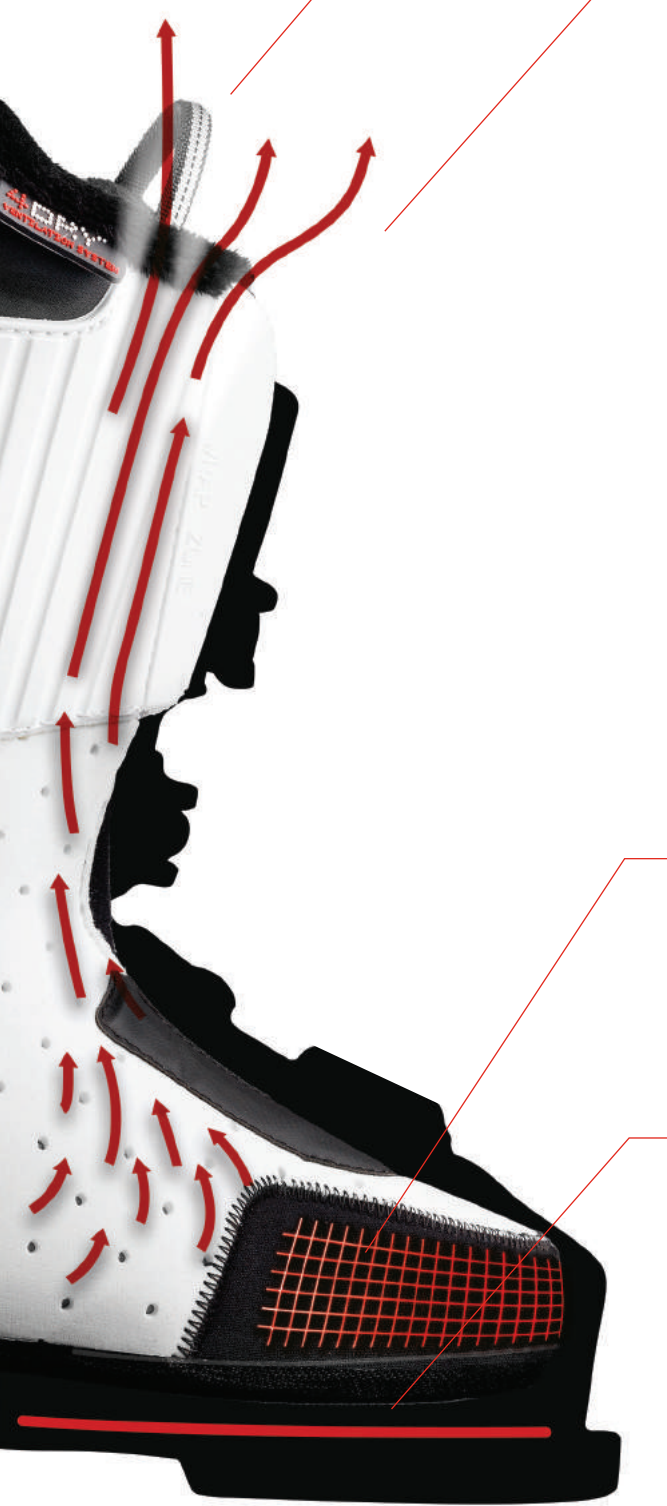

 **alpina**
alpinasports.com

Strength, Versatility & Comfort

Height /Volume Adjustable Spoiler

A special element at the rear of the boot enables modification of the height / volume of the cuff.

Canting

The best skiers demand the perfect stance. Adjustable canting allows for the lateral alignment of the boot to be adapted to individual preferences, which enables the skier to develop perfect technique.

SKI/HIKE

Switching between ski- and walk-modes has never been simpler or easier – just insert the end of a ski pole, switch, and go.

Xframe

A rigid, lightweight structural frame connects the four main stress points and is reinforced on the most demanding axes, ensuring maximum strength and rigidity while reducing weight.

Easy entry system

Both the specially designed construction of the instep and the innovative Easy Entry system make boots simple to get on/off quickly and easily.

4DRY

4DRY liners provide breathability, drainage, ventilation and water resistance, keeping the foot warm, dry and comfortable.