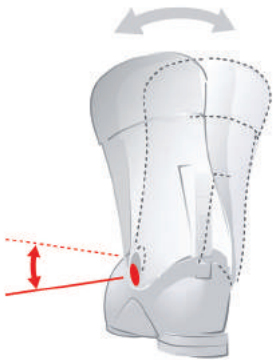

 **alpina**
alpinasports.com

Strength, Versatility & Comfort

Height /Volume Adjustable Spoiler

A special element at the rear of the boot enables modification of the height / volume of the cuff.

Canting

The best skiers demand the perfect stance. Adjustable canting allows for the lateral alignment of the boot to be adapted to individual preferences, which enables the skier to develop perfect technique.

SKI/HIKE

Switching between ski- and walk-modes has never been simpler or easier – just insert the end of a ski pole, switch, and go.

Xframe

A rigid, lightweight structural frame connects the four main stress points and is reinforced on the most demanding axes, ensuring maximum strength and rigidity while reducing weight.