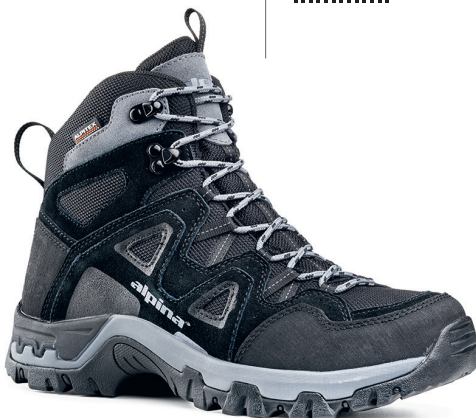

623D7K TRACKER MID

SIZE RUN 36-47
COLOR black
WEIGHT 530 g
UPPER split leather 1,6 mm
SOLE rubber
LINING alpitex
FLEX medium