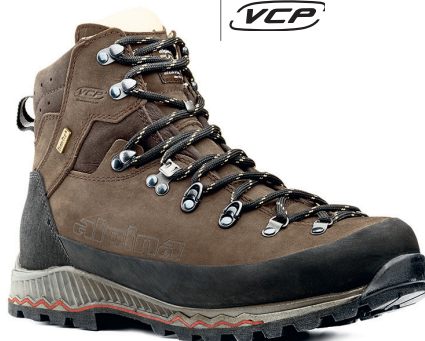

62121 NEPAL

SIZE RUN 6,5-14
COLOR brown
WEIGHT 850 g
UPPER nubuck leather 2,8 mm
SOLE vibram rubber
LINING sympatex
FLEX stiff